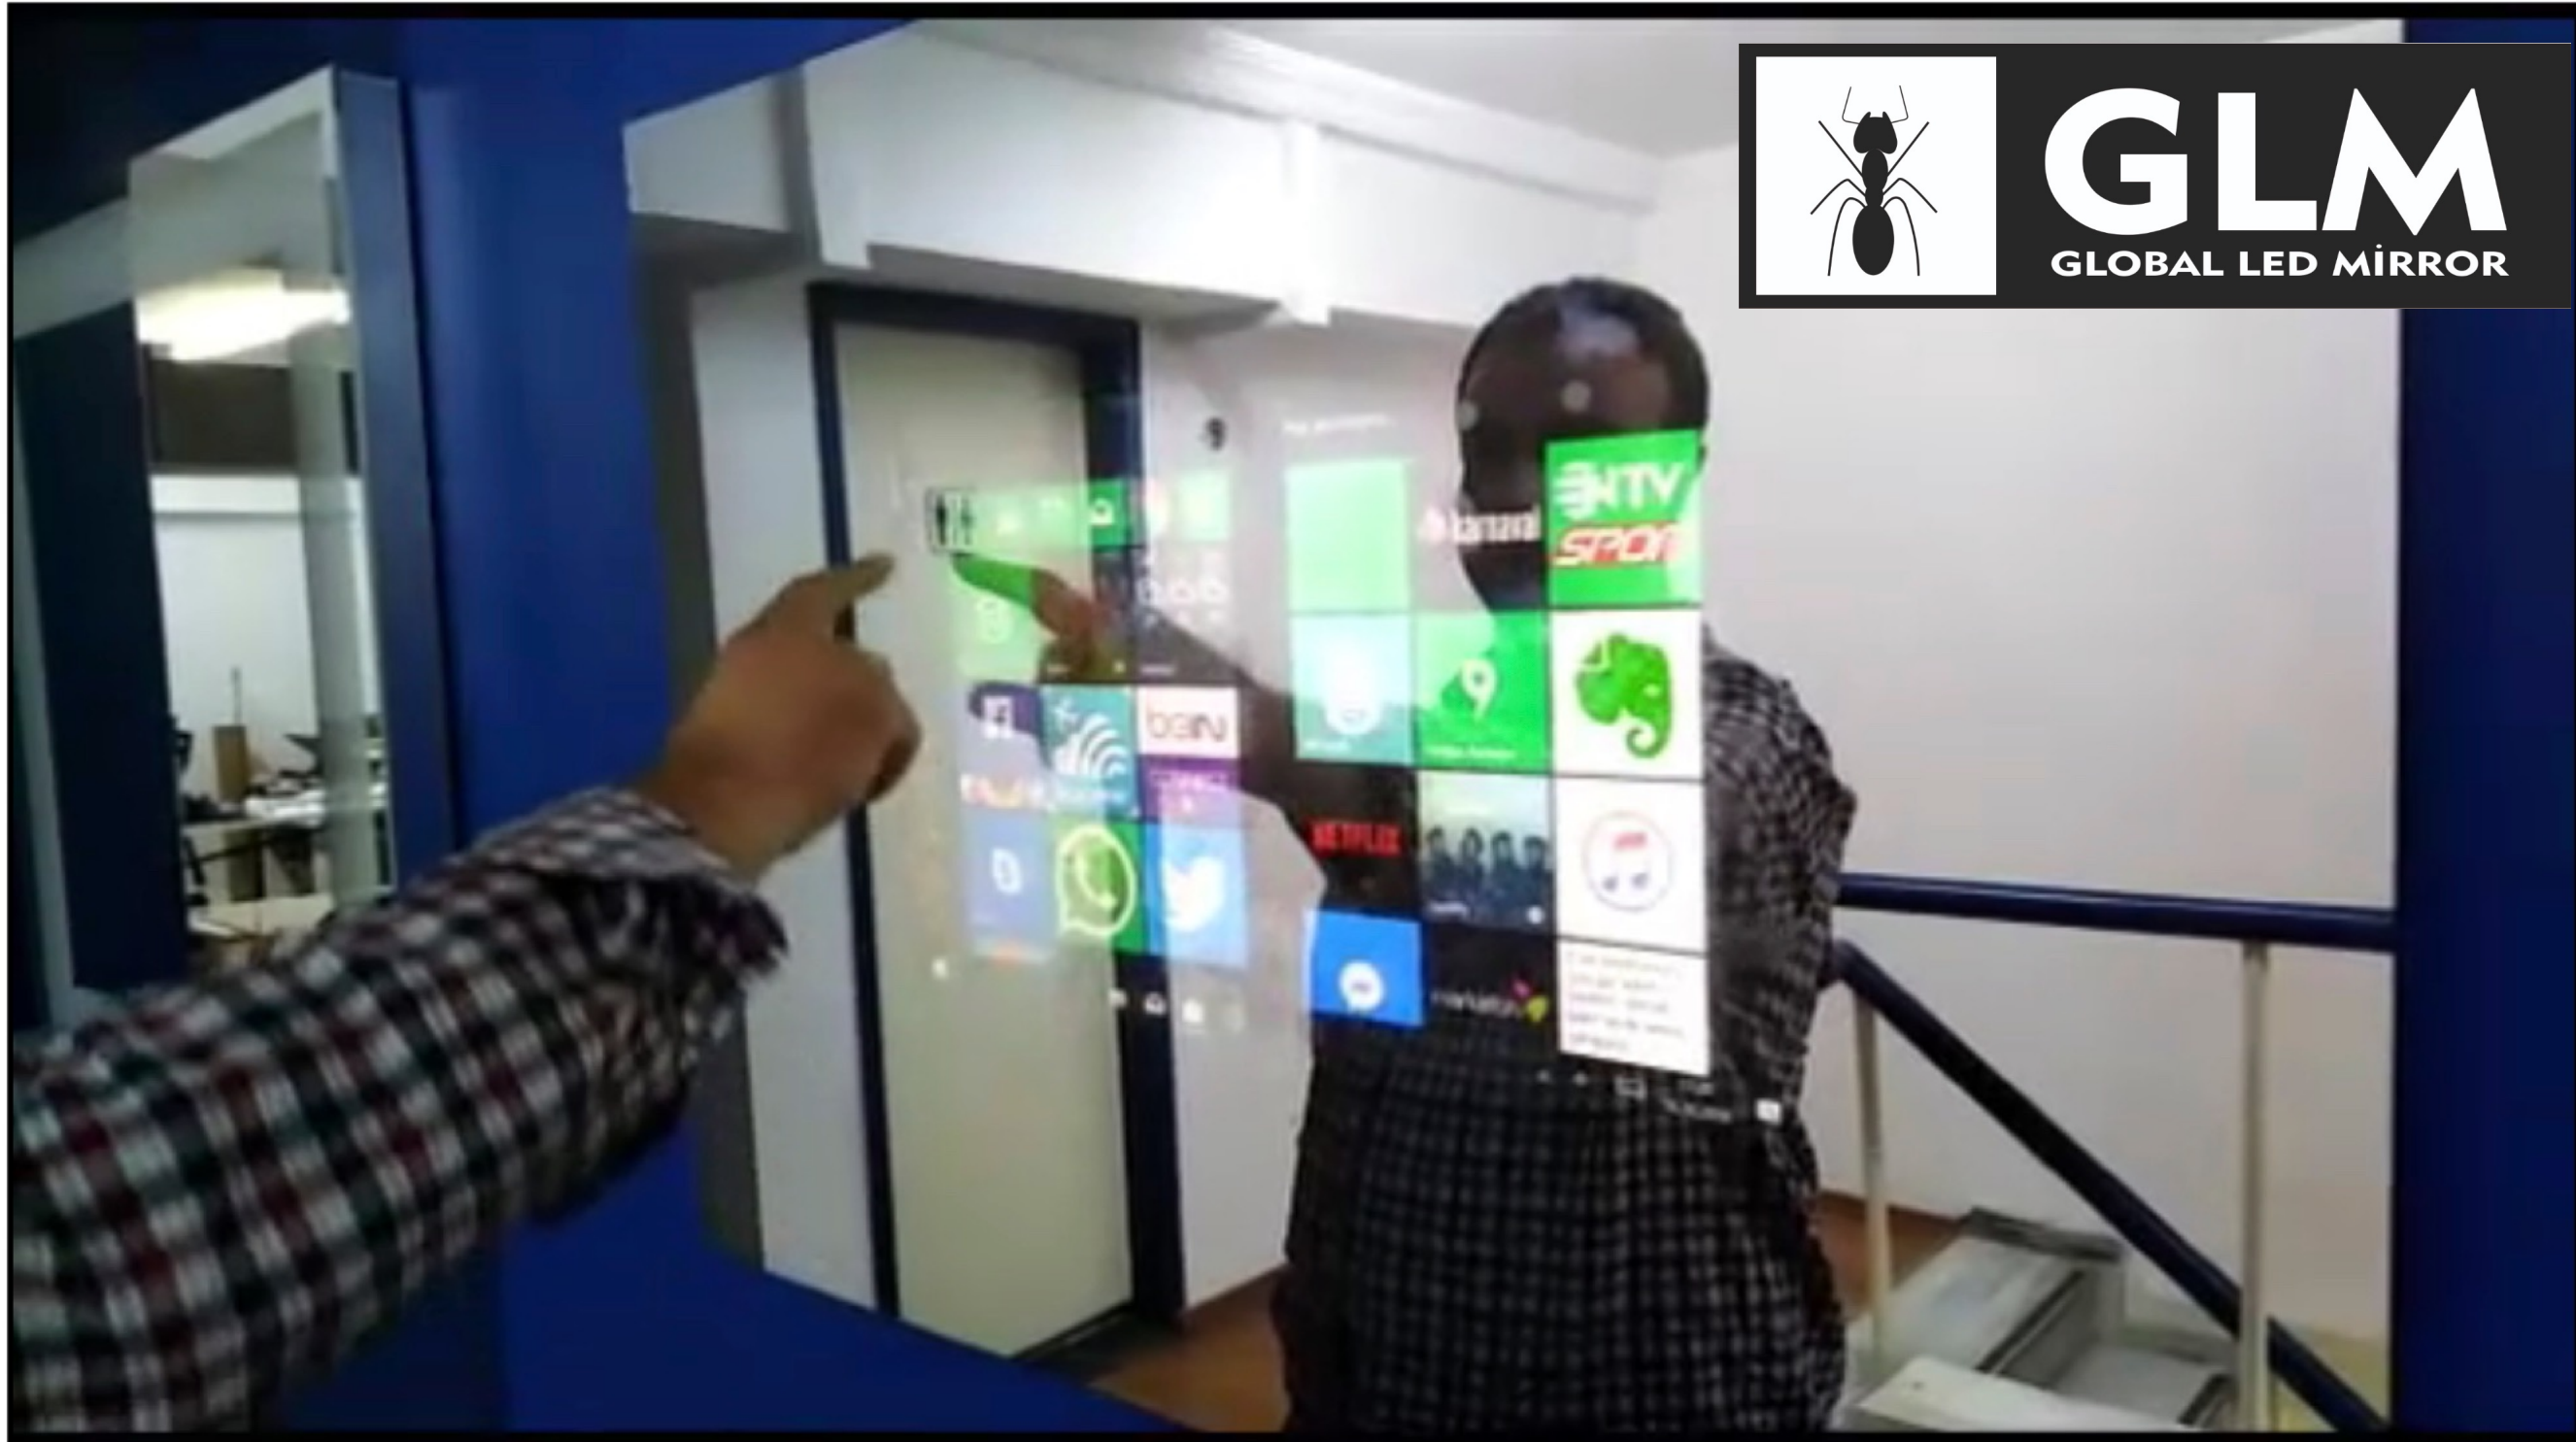

TOUCH SMART MIRROR

Touch Smart Mirror compose of four part

- ✓ TOUCH GLASS
- ✓ MOTHER BOARD
- ✓ MONITOR
- ✓ MIRROR CASE

TOUCH SMART MIRROR

TOUCH GLASS

Mirror size 800mm x 600mm
4mm or 6mm Mirror

MOTHER BOARD

Voltage: 5V@2A

TOUCH SMART MIRROR

MONITOR

17 "- 19 "

Display technology: LCD

HD 1024 x 768

5000 : 1

16M colours

Support VGA/HDMI/USB

MIRROR CASE

Sheet Metal Case

IP54

TOUCH SMART MIRROR

Instagram

JOY FM

NETFLIX