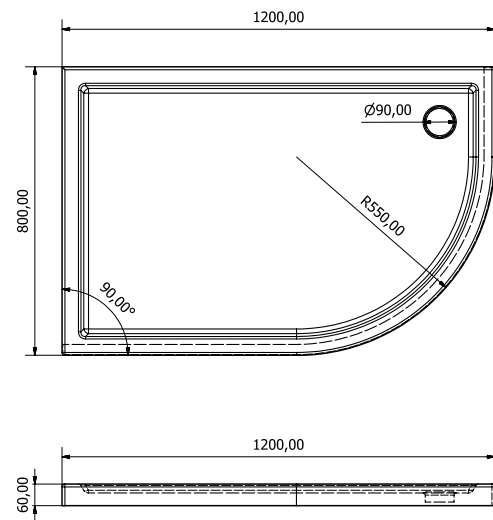

### Asimetrik Panelli Duş Teknesi Sağ / Sol

Shower tray with asymmetric panel (Right-Left)

h : 17 cm

80 x 100

80 x 110

80 x 120

80 x 130

## Asimetrik Monoblok Duş Teknesi Sağ / Sol

Asymmetric monoblock shower tray (Right-Left)

h : 11 cm

90 x 100

90 x 110

90 x 120

90 x 130

**Asimetrik Flat Duş Teknesi Sağ / Sol**  
Asymmetric flat shower tray (Right-Left)

h : 6 cm

80 x 90

80 x 100

80 x 110

80 x 120

80 x 130

**Asimetrik Flat Duş Teknesi Sağ / Sol**  
Asymmetric flat shower tray (Right-Left)

h : 6 cm

90 x 100

90 x 110

90 x 120

90 x 130

Sara

**Kare Panelli Duş Teknesi**  
Shower tray with square panel

h : 17 cm

- 70 x 70
- 80 x 80
- 90 x 90
- 100 x 100