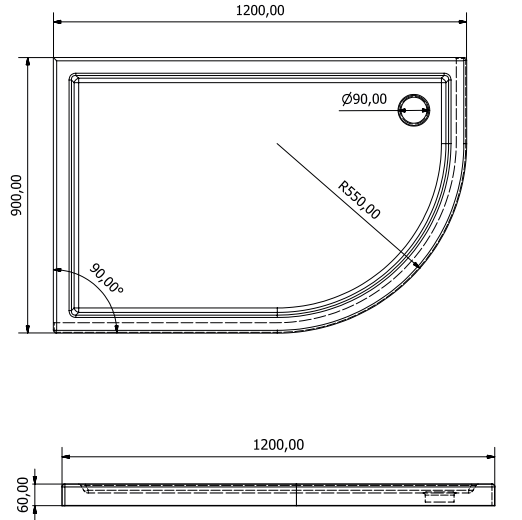

## Asimetrik Monoblok Duş Teknesi Sağ / Sol

Asymmetric monoblock shower tray (Right-Left)

h : 11 cm

90 x 100

90 x 110

90 x 120

90 x 130

**Asimetrik Flat Duş Teknesi Sağ / Sol**  
Asymmetric flat shower tray (Right-Left)

h : 6 cm

80 x 90

80 x 100

80 x 110

80 x 120

80 x 130

**Asimetrik Flat Duş Teknesi Sağ / Sol**  
Asymmetric flat shower tray (Right-Left)

h : 6 cm

90 x 100

90 x 110

90 x 120

90 x 130

Sara

**Kare Panelli Duş Teknesi**  
Shower tray with square panel

h : 17 cm

- 70 x 70
- 80 x 80
- 90 x 90
- 100 x 100