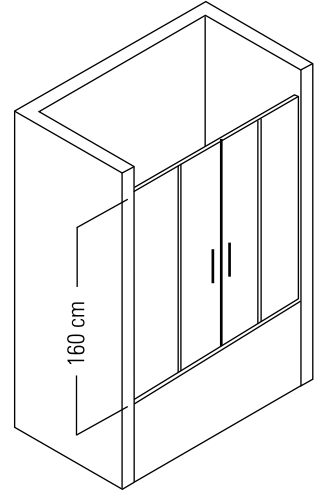

DAPNE

KÜVET ÜZERİ ÖN CEPHE KABİN (iki sabit iki kayar)
Front cabin on bathtub (two fixed and two sliding)

h : 160 cm

Alternatif Ölçüler (cm) Alternative Dimensions (cm)

- 141 - 150
- 151 - 160
- 161 - 170
- 171 - 180
- 181 - 190