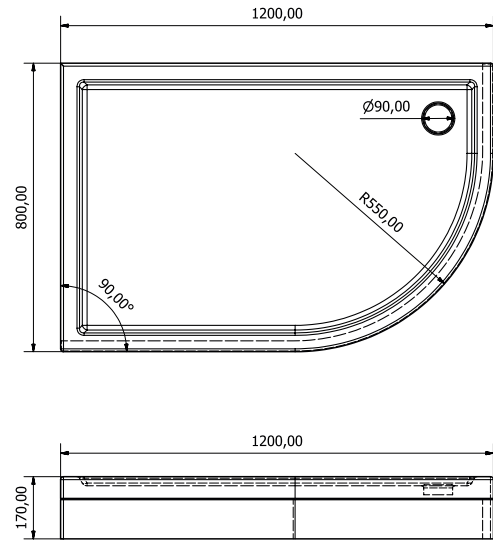

# Cascata

h : 210 cm

Alternatif Ölçüler (cm)  
Alternative Dimensions (cm)

- 90 x 100
- 90 x 110
- 90 x 120
- 90 x 130

### Asimetrik Panelli Duş Teknesi Sağ / Sol

Shower tray with asymmetric panel (Right-Left)

h : 17 cm

80 x 100

80 x 110

80 x 120

80 x 130

### Asimetrik Panelli Duş Teknesi Sağ / Sol

Shower tray with asymmetric panel (Right-Left)

h : 17 cm

90 x 100

90 x 110

90 x 120

90 x 130

Aneto