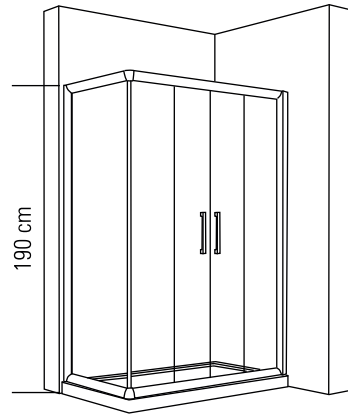

DAPNE

DUŞ TEKNESİ ÜZERİ YAN PANOLU ÖN CEPHE KABİN (2 SABİT 2 KAYAR)
Front Cabin+Side Panel On Shower Tray (Two fixed and two sliding)

h : 180-190 cm

Alternatif Ölçüler (cm)
Alternative Dimensions (cm)

Ön Cephe	Yan Pano
140-150	70-80
151-160	81-90
161-170	91-100
171-180	101-110
181-190	111-120