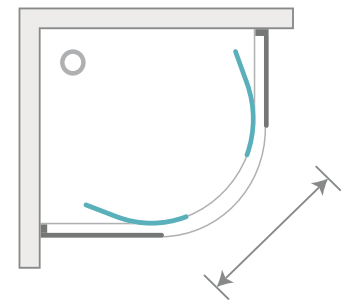

DAPNE

OVAL DUŞ TEKNESİ ÜZERİ KABİN (iki sabit iki kayar)
Cabin on oval shower tray (two fixed and two sliding)

h : 180-190 cm

Alternatif Ölçüler (cm) Alternative Dimensions (cm)

70 x 70
80 x 80
90 x 90
100 x 100
110 x 110
120 x 120