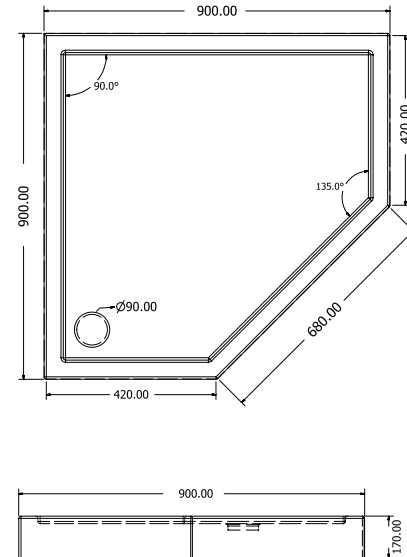

Beşgen Panelli Duş Teknesi

Shower tray with pentagon panel

h : 17 cm

Beşgen Monoblok Duş Teknesi

Pentagon monoblock shower tray

h : 11 cm

90 x 90

100 x 100

90 x 90

100 x 100