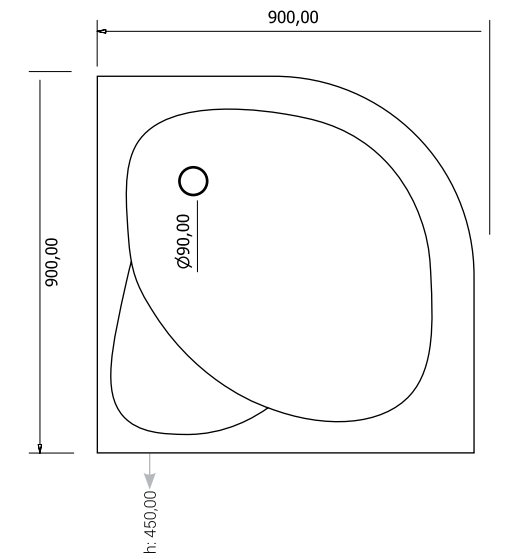

### Oval Flat Duş Teknesi

Oval flat shower tray

h : 6 cm

80 x 80

90 x 90

100 x 100

Vega

### Oval Oturmalı Duş Teknesi

Oval sitting shower tray

h : 17 cm

90 x 90

100 x 100

110 x 110

120 x 120

### Asimetrik Panelli Duş Teknesi Sağ / Sol

Shower tray with asymmetric panel (Right-Left)

h : 17 cm

80 x 100

80 x 110

80 x 120

80 x 130