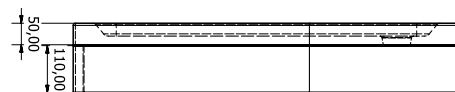

Maja

Oval Flat Duş Teknesi

Oval flat shower tray

h : 6 cm

80 x 80

90 x 90

100 x 100

Vega

Oval Oturmalı Duş Teknesi

Oval sitting shower tray

h : 17 cm

90 x 90

100 x 100

110 x 110

120 x 120