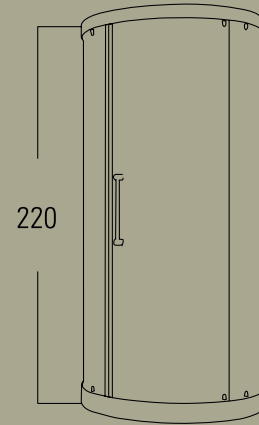

Wing Plus

Ø : 100 cm

h : 220 cm

Ürün Özellikleri

- Akrilik gövde + tavan + duvarlar
- 6 mm Temper cam kabin
- Prinç üzeri krom kaplı kabin bağlantı parçaları
- Şampuanlık
- 4 yollu özel batarya
- 10 Jetli prinç üzeri krom kaplı şok duş
- Tepe duşu
- 3 Fonksiyonlu elduşu ve asansörü
- Iroco aksesuarı (ızgara+oturak+raf+jet aynaları)
- Duş sifonu
- Buhar ünitesi
- Tepe lambası
- Fan
- Radyo + hafıza

Product Specifications

- Acrylic body + ceiling + wall
- 6 mm tempered glass cabin
- Chromium-plated brass cabin connectors
- Shampoo shelf
- Special 4-way-mixer
- 10-piece - Chromium-plated-brass shock jets
- Top shower
- 3-function hand shower and shower column
- Iroco accessories(grid-seat-shelves-jet mirrors)
- Shower siphon
- Top light
- Fan
- Radio + memory