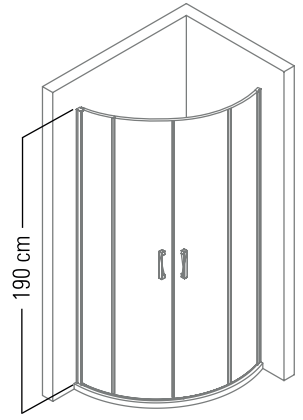

DAPNE

OVAL DUŞ TEKNESİ ÜZERİ KABİN (iki sabit iki kayar)
Cabin on oval shower tray (two fixed and two sliding)

h : 180-190 cm

Alternatif Ölçüler (cm) Alternative Dimensions (cm)

70 x 70
80 x 80
90 x 90
100 x 100
110 x 110
120 x 120