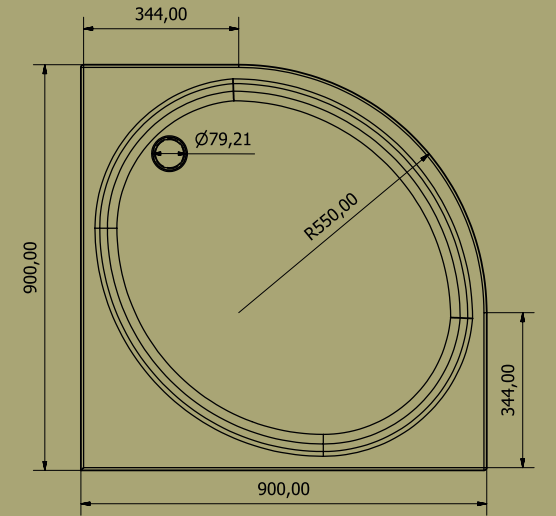

### Oval Flat Duş Teknesi

Oval flat shower tray

h : 6 cm

80 x 80

90 x 90

100 x 100

KOMPACT SİSTEMLER

SPECIFICATIONS OF COMPACT