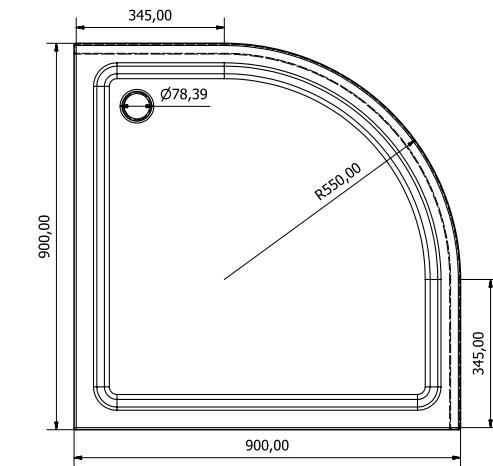

Oval Monoblok Duş Teknesi

Oval monoblock shower tray

h : 11 cm

80 x 80

90 x 90

100 x 100