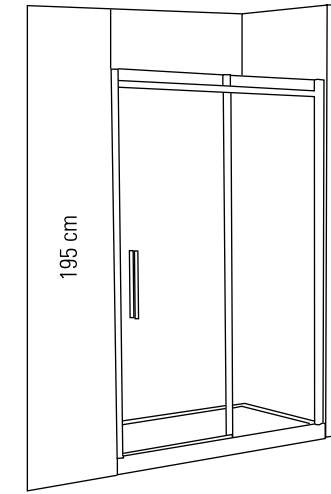

ETNA

ÖN + YAN CEPHE KABİN (iki sabit bir kayar)
Front + side cabin on rectangular shower tray (two fixed, one sliding panels)

h : 195 cm

Alternatif Ölçüler (cm)
Alternative Dimensions (cm)

80 x 100	90 x 100
80 x 110	90 x 110
80 x 120	90 x 120
80 x 130	90 x 130
80 x 140	90 x 140
80 x 150	90 x 150
100 x 110	

Cam kalınlığı
Glass thickness
6 mm

128

ETNA

DUŞ TEKNESİ ÜZERİ ÖN CEPHE KABİN (bir sabit bir kayar)
Front cabin on shower tray (one fixed, one sliding panels)

h : 195 cm

Alternatif Ölçüler (cm)
Alternative Dimensions (cm)

110 - 120
121 - 130
131 - 140

Cam kalınlığı
Glass thickness
6 mm

129