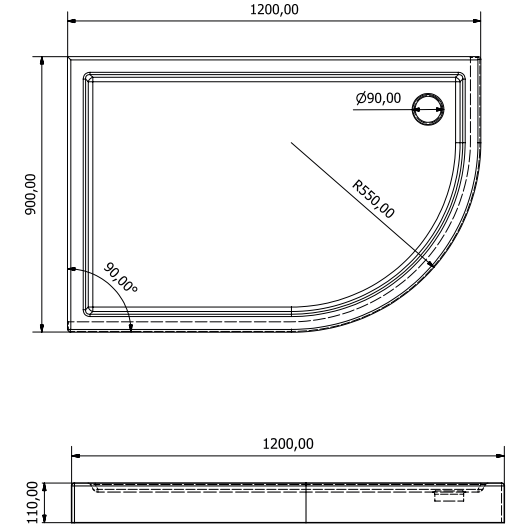

### Asimetrik Panelli Duş Teknesi Sağ / Sol

Shower tray with asymmetric panel (Right-Left)

h : 17 cm

80 x 100

80 x 110

80 x 120

80 x 130

## Asimetrik Monoblok Duş Teknesi Sağ / Sol

Asymmetric monoblock shower tray (Right-Left)

h : 11 cm

80 x 90

80 x 100

80 x 110

80 x 120

80 x 130

## Asimetrik Monoblok Duş Teknesi Sağ / Sol

Asymmetric monoblock shower tray (Right-Left)

h : 11 cm

90 x 100

90 x 110

90 x 120

90 x 130

**Asimetrik Flat Duş Teknesi Sağ / Sol**  
Asymmetric flat shower tray (Right-Left)

h : 6 cm

80 x 90

80 x 100

80 x 110

80 x 120

80 x 130

**Asimetrik Flat Duş Teknesi Sağ / Sol**  
Asymmetric flat shower tray (Right-Left)

h : 6 cm