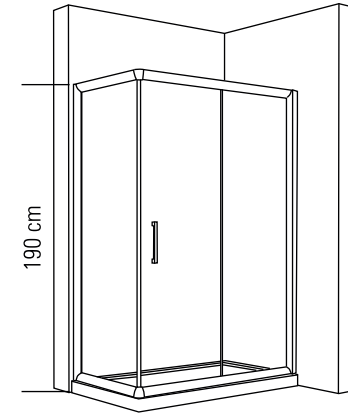

Cam kalınlığı
Glass thickness
5-6 mm